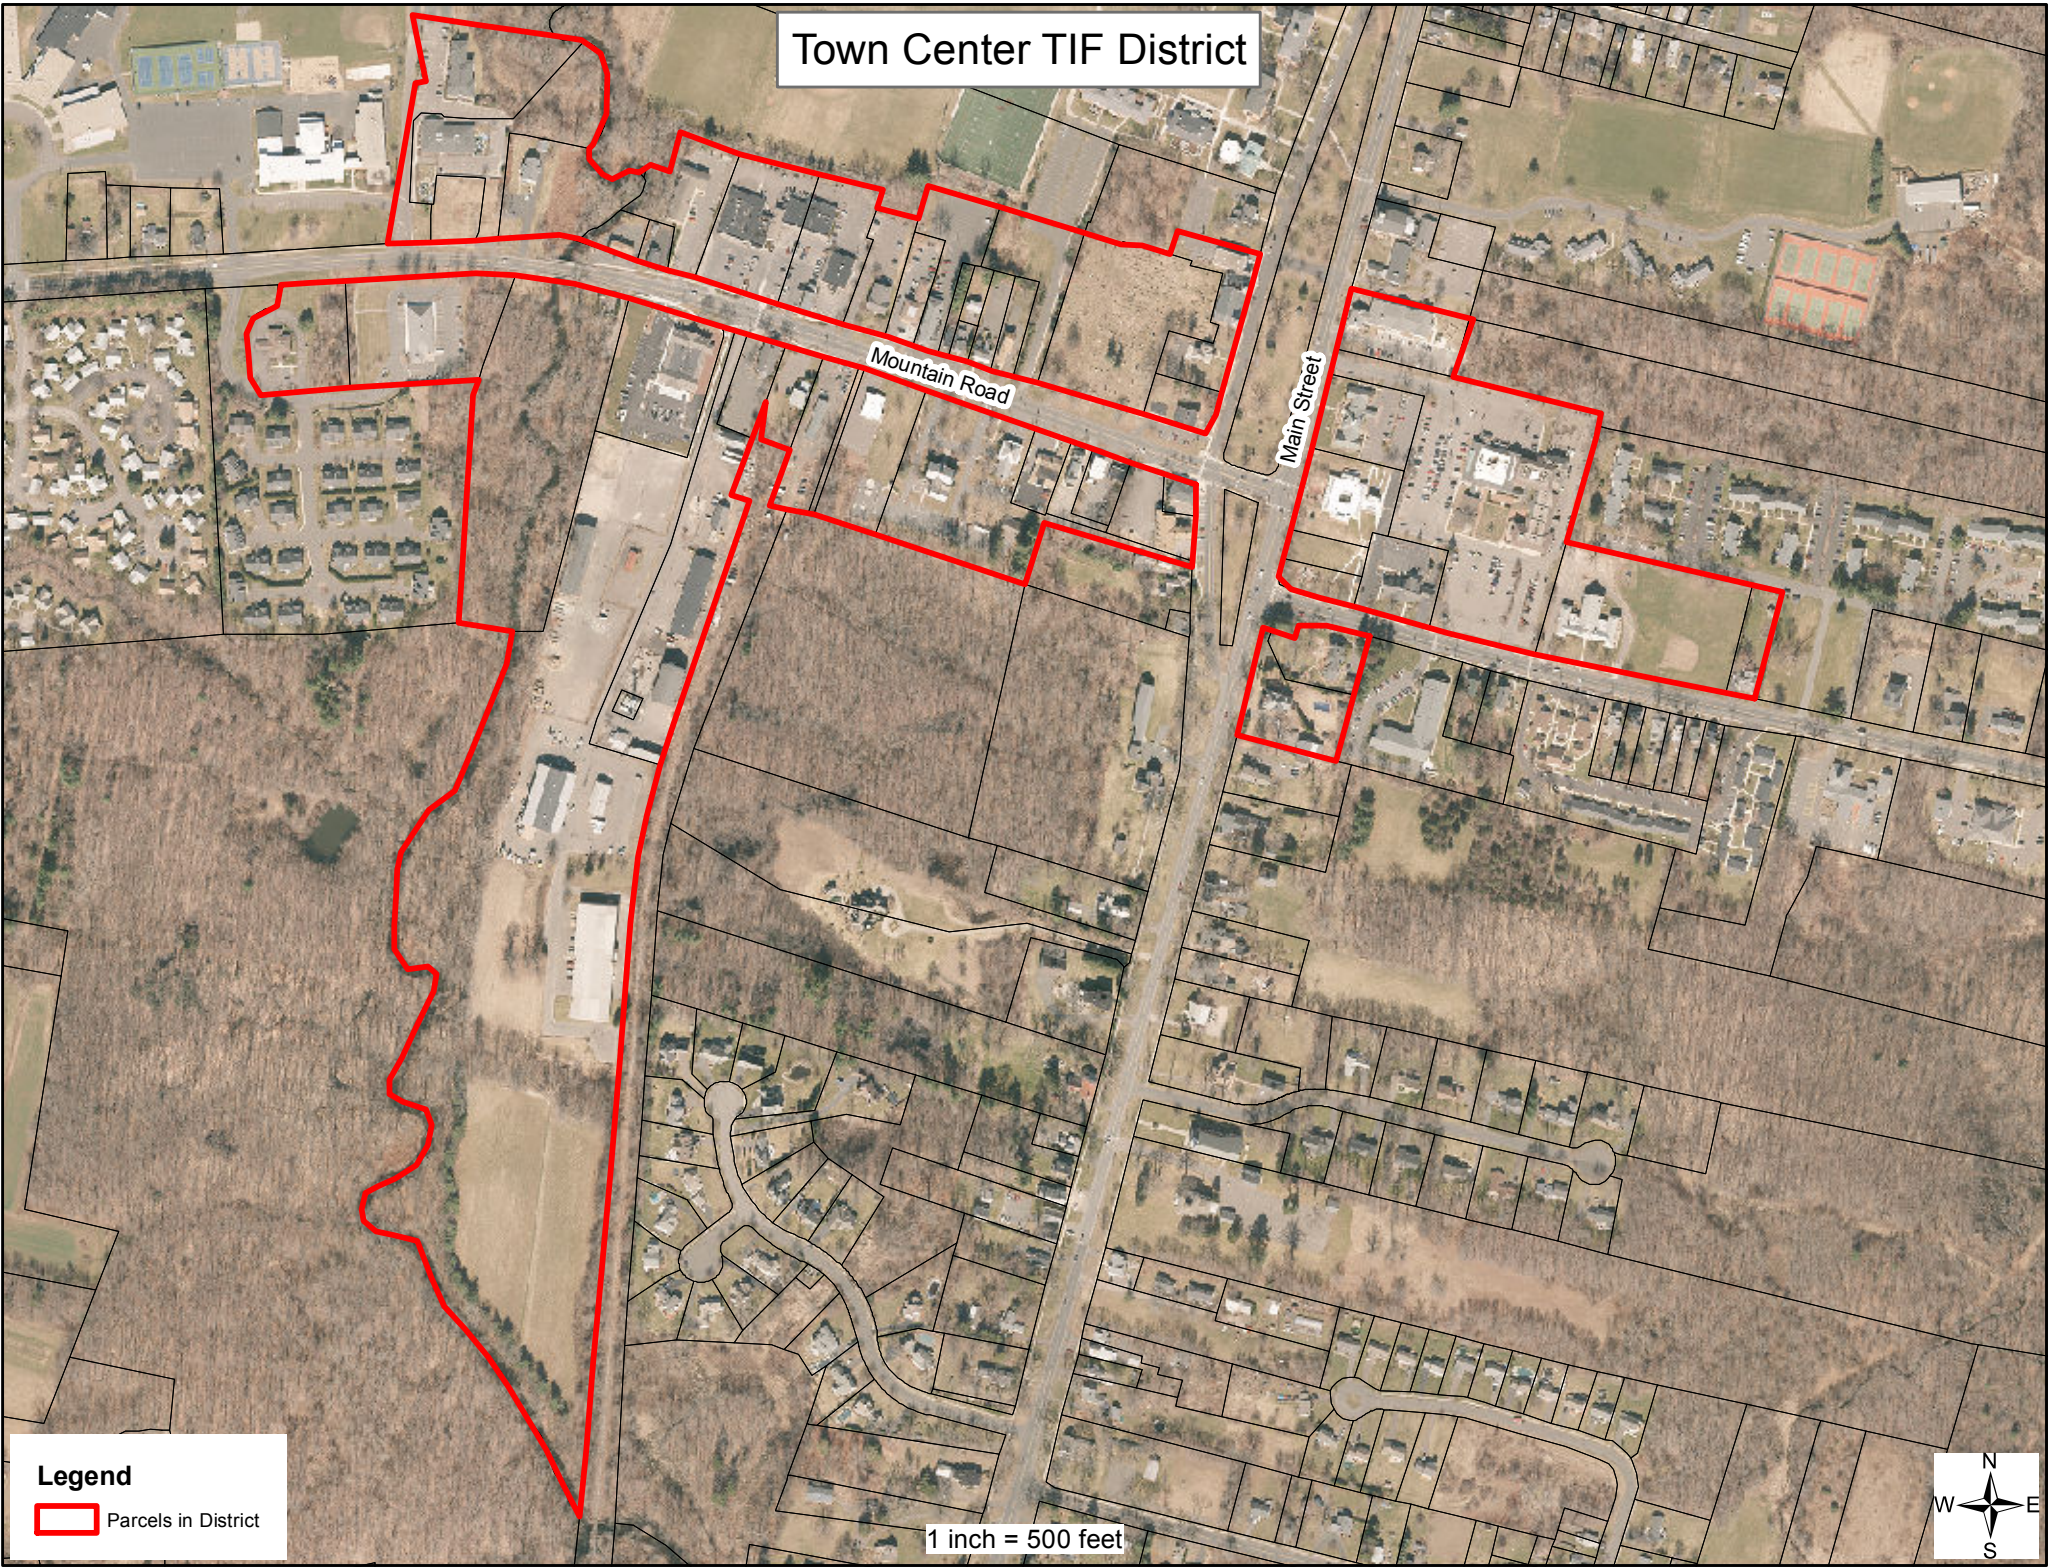

Town Center TIF District

Mountain Road

Main Street

Legend

 Parcels in District

1 inch = 500 feet